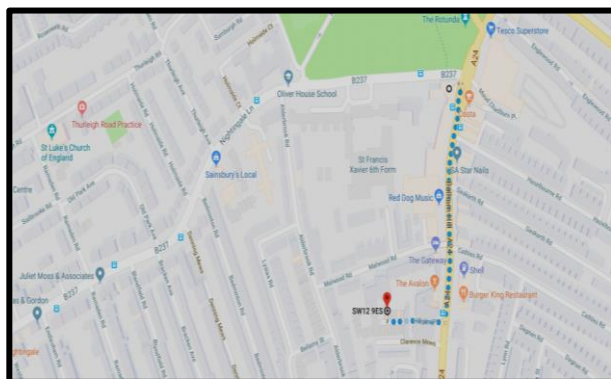

## ADDRESS

**11C /7A HILLGATE PLACE, 18-20 BALHAM HILL, CLAPHAM SOUTH SW12 9ER**

## FINDING US

We have two consulting rooms within Hillgate Place in Clapham, South London (next to the Avalon Pub), only **4 minutes' walk** from Clapham South Underground on Balham Hill.

When turning onto Hillgate Place, go up the steps on the left-hand side of the road. Please make sure you know which clinic room you need to go to.

## TRAVEL OPTIONS

Clapham South Tube (plus 4mins walk)

Clapham Junction (plus 20min walk)

Balham Station

Buses: 155, 249, 355 stop outside

Hillgate Place

[www.italkspeechtherapy.com](http://www.italkspeechtherapy.com)

## OFFSITE PARKING

There are plenty of residential roads with parking near the clinic. After 10am, Blue-Badge bays can be found on Balham Hill (outside M&S) and also on Hazelbourne Rd and Gaskarth Rd. There are pay and display spaces on Gaskarth Rd too. If you have shopping to do there is a Tesco carpark near Clapham South Tube Station, which is about a three-minute walk.